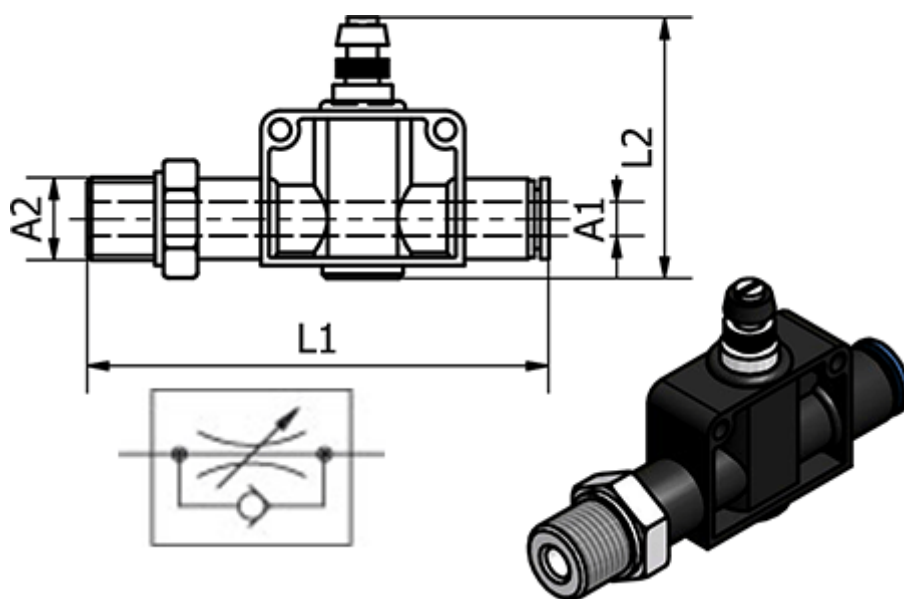

Article number: 58618303812

Description: Flow Control Valve 183.03812, Ø12 - G 3/8"
Push-in/Thread

Measures

| | |
|-----------------------|----------------------|
| Ext. Hose Diameter A1 | = 12 |
| L1 | = 81.400000000000006 |
| L2 | = 54 |
| Thread A2 | = G 3/8" |